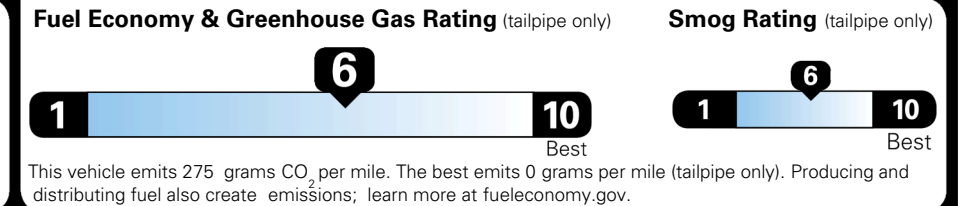

Actual results will vary for many reasons, including driving conditions and how you drive and maintain your vehicle. The average new vehicle gets 29 MPG and costs $8,500 to fuel over 5 years. Cost estimates are based on 15,000 miles per year at $ 3.30 per gallon. MPGe is miles per gasoline gallon equivalent. Vehicle emissions are a significant cause of climate change and smog.

fueleconomy.gov

Calculate personalized estimates and compare vehicles

GOVERNMENT 5-STAR SAFETY RATINGS

Overall Vehicle Score Not Rated
Based on the combined rating of frontal, side and rollover. Should ONLY be compared to other vehicles of similar size and weight.

Frontal Driver ★ ★ ★ ★ ★
Crash Passenger ★ ★ ★ ★
Based on the risk of injury in a frontal impact. Should ONLY be compared to other vehicles of similar size and weight.

Side Front seat Not Rated
Crash Rear seat Not Rated
Star ratings based on the risk of injury in a side impact.

Rollover ★ ★ ★ ★
Star ratings based on the risk of rollover in a single-vehicle crash.

Star ratings range from 1 to 5 stars (★★★★★) with 5 being the highest.
Source: National Highway Traffic Safety Administration (NHTSA).
www.safercar.gov or 1-888-327-4236

Manufacturer's suggested retail price includes Manufacturer's recommended pre-delivery service. License and title fees, state and local taxes and other dealer installed options and accessories are not included in the manufacturer's suggested retail price.

PARTS CONTENT INFORMATION

FOR VEHICLES IN THIS CAR LINE U.S./CANADIAN PARTS CONTENT: 2 %

MAJOR SOURCES OF FOREIGN PARTS: KOREA: 90%

NOTE: PARTS CONTENT DOES NOT INCLUDE FINAL ASSEMBLY, DISTRIBUTION, OR OTHER NON-PARTS COSTS.

FOR THIS VEHICLE FINAL ASSEMBLY POINT: GWANGMYEONG, KOREA

COUNTRY OF ORIGIN
ENGINE (MOTOR): KOREA
TRANSMISSION: KOREA