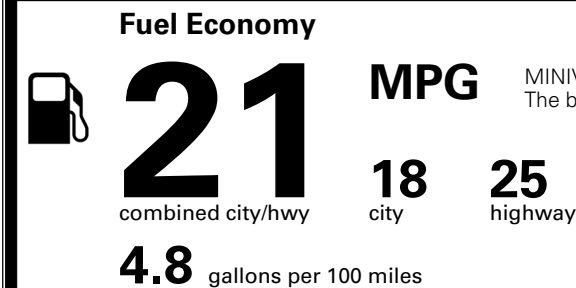

EPA DOT Fuel Economy and Environment

Gasoline Vehicle

MINIVANS range from 20 to 83 MPG. The best vehicle rates 146 MPGe.

You spend
$3,250
more in fuel costs over 5 years compared to the average new vehicle.

Annual fuel cost
$2,350