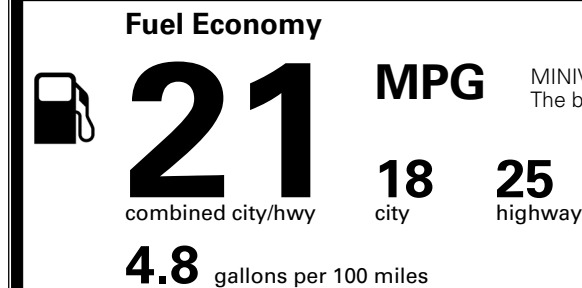

\$495.00
 \$120.00
 \$285.00
 \$400.00

MSRP INCLUDING OPTIONS

\$ 42,890.00

INLAND FREIGHT AND HANDLING

\$ 1,545.00

TOTAL MANUFACTURER'S SUGGESTED RETAIL PRICE ▶

\$ 44,435.00

TOTAL ADDITIONAL WEIGHT: 17.8

EPA DOT Fuel Economy and Environment

Gasoline Vehicle

MINIVANS range from 20 to 83 MPG. The best vehicle rates 146 MPGe.

You spend
\$3,250
 more in fuel costs
 over 5 years
 compared to the
 average new vehicle.