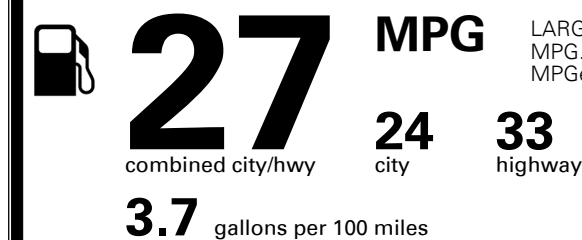

\$ 29,990.00

Included
 Included
 Included

\$695.00
 \$110.00
 \$200.00
 \$350.00

MSRP INCLUDING OPTIONS

\$ 31,345.00

INLAND FREIGHT AND HANDLING

\$ 1,195.00

TOTAL MANUFACTURER'S SUGGESTED RETAIL PRICE ▶

\$ 32,540.00

TOTAL ADDITIONAL WEIGHT: 22.7

EPA DOT Fuel Economy and Environment

Fuel Economy

Gasoline Vehicle

You spend **\$750** more in fuel costs over 5 years compared to the average new vehicle.

Annual fuel cost **\$1,850**