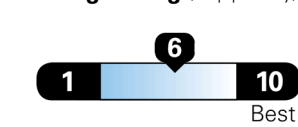

Smog Rating (tailpipe only)

This vehicle emits 329 grams CO₂ per mile. The best emits 0 grams per mile (tailpipe only). Producing and distributing fuel also create emissions; learn more at fueleconomy.gov.

Actual results will vary for many reasons, including driving conditions and how you drive and maintain your vehicle. The average new vehicle gets 29 MPG and costs $8,500 to fuel over 5 years. Cost estimates are based on 15,000 miles per year at $ 3.30 per gallon. MPGe is miles per gasoline gallon equivalent. Vehicle emissions are a significant cause of climate change and smog.

fueleconomy.gov

Calculate personalized estimates and compare vehicles