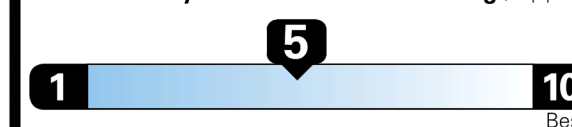

Fuel Economy & Greenhouse Gas Rating (tailpipe only)