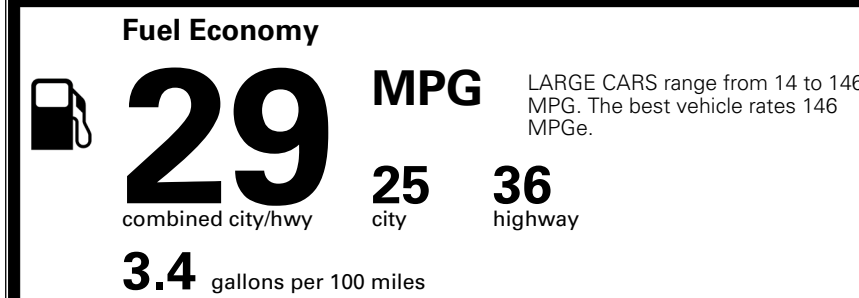

EPA DOT Fuel Economy and Environment

Gasoline Vehicle

You save $0
in fuel costs over 5 years compared to the average new vehicle.

Annual fuel cost $1,700