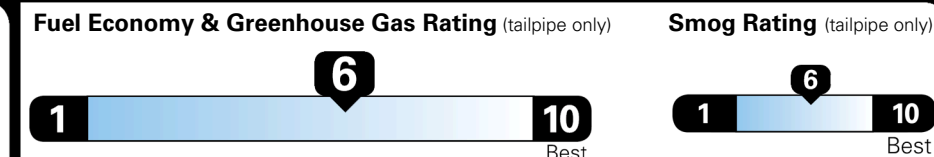

EPA DOT Fuel Economy and Environment

Gasoline Vehicle

You save \$0
 in fuel costs over 5 years compared to the average new vehicle.

Annual fuel cost \$1,700

Actual results will vary for many reasons, including driving conditions and how you drive and maintain your vehicle. The average new vehicle gets 29 MPG and costs \$8,500 to fuel over 5 years. Cost estimates are based on 15,000 miles per year at \$ 3.30 per gallon. MPGe is miles per gasoline gallon equivalent. Vehicle emissions are a significant cause of climate change and smog.