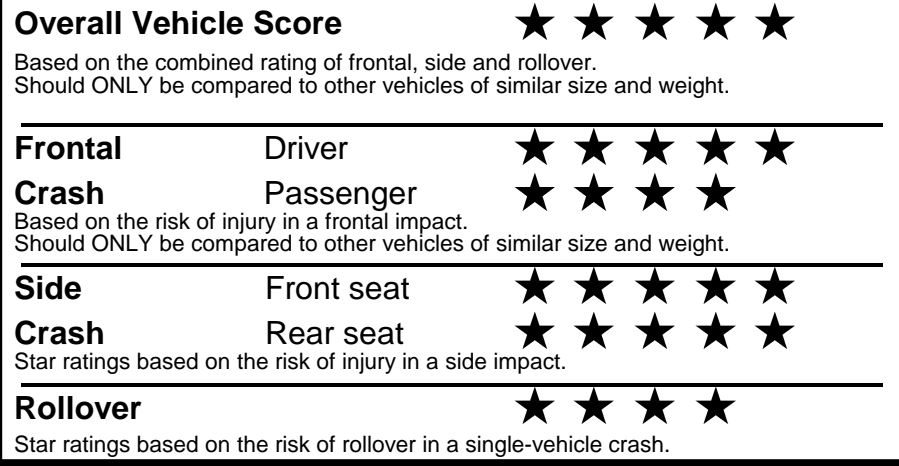

fueleconomy.gov
 Calculate personalized estimates and compare vehicles

Smartphone QR Code

GOVERNMENT 5-STAR SAFETY RATINGS

PARTS CONTENT INFORMATION

FOR VEHICLES IN THIS CAR LINE U.S./CANADIAN PARTS CONTENT: 0 %