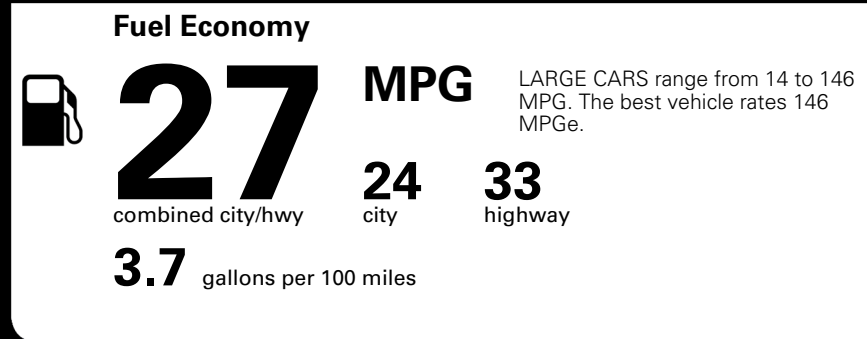

TOTAL ADDITIONAL WEIGHT: 26.0

EPA DOT Fuel Economy and Environment

Gasoline Vehicle

You spend \$750 more in fuel costs over 5 years compared to the average new vehicle.

Annual fuel cost \$1,850

Actual results will vary for many reasons, including driving conditions and how you drive and maintain your vehicle. The average new vehicle gets 29 MPG and costs \$8,500 to fuel over 5 years. Cost estimates are based on 15,000 miles per year at \$ 3.30 per gallon. MPGe is miles per gasoline gallon equivalent. Vehicle emissions are a significant cause of climate change and smog.