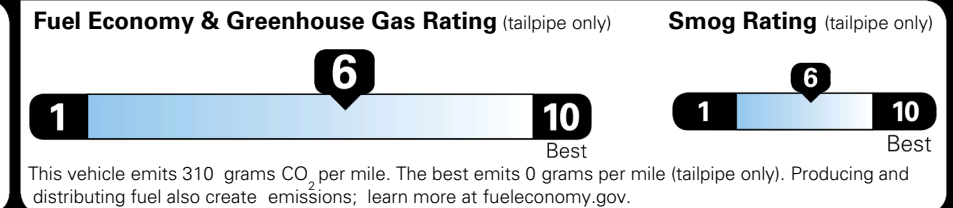

TOTAL ADDITIONAL WEIGHT: 30.6

EPA DOT Fuel Economy and Environment

Gasoline Vehicle

You save \$0
 in fuel costs over 5 years compared to the average new vehicle.

Annual fuel cost \$1,700

Actual results will vary for many reasons, including driving conditions and how you drive and maintain your vehicle. The average new vehicle gets 29 MPG and costs \$8,500 to fuel over 5 years. Cost estimates are based on 15,000 miles per year at \$ 3.30 per gallon. MPGe is miles per gasoline gallon equivalent. Vehicle emissions are a significant cause of climate change and smog.