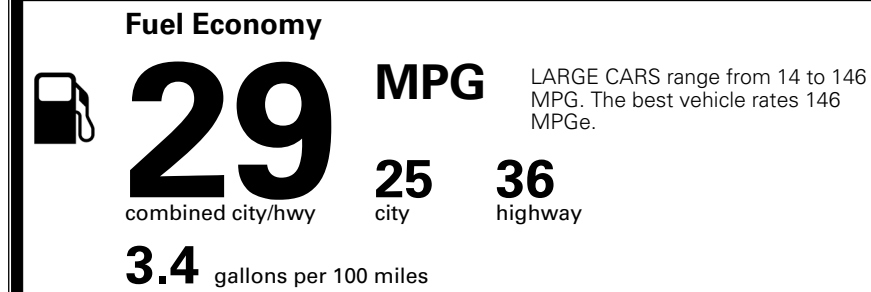

TOTAL ADDITIONAL WEIGHT: 30.6

EPA DOT Fuel Economy and Environment

Gasoline Vehicle

You save \$0
 in fuel costs over 5 years compared to the average new vehicle.

Annual fuel cost \$1,700

Actual results will vary for many reasons, including driving conditions and how you drive and maintain your vehicle. The average new vehicle gets 29 MPG and costs \$8,500 to fuel over 5 years. Cost estimates are based on 15,000 miles per year at \$ 3.30 per gallon. MPGe is miles per gasoline gallon equivalent. Vehicle emissions are a significant cause of climate change and smog.