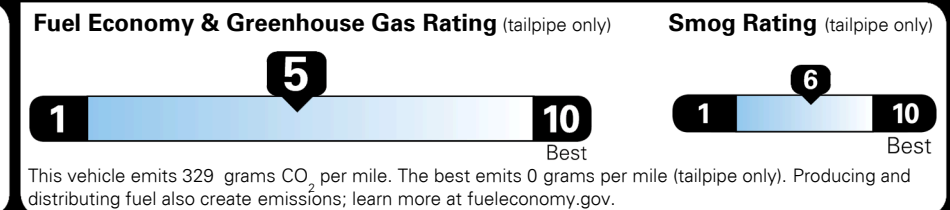

Actual results will vary for many reasons, including driving conditions and how you drive and maintain your vehicle. The average new vehicle gets 29 MPG and costs $8,500 to fuel over 5 years. Cost estimates are based on 15,000 miles per year at $ 3.30 per gallon. MPGe is miles per gasoline gallon equivalent. Vehicle emissions are a significant cause of climate change and smog.

fueleconomy.gov

Calculate personalized estimates and compare vehicles

GOVERNMENT 5-STAR SAFETY RATINGS

PARTS CONTENT INFORMATION

Overall Vehicle Score ★ ★ ★ ★ ★

Based on the combined rating of frontal, side and rollover.
Should ONLY be compared to other vehicles of similar size and weight.

Frontal Driver ★ ★ ★ ★ ★

Crash Passenger ★ ★ ★ ★ ★

Based on the risk of injury in a frontal impact.
Should ONLY be compared to other vehicles of similar size and weight.

Side Front seat ★ ★ ★ ★ ★

Crash Rear seat ★ ★ ★ ★ ★

Star ratings based on the risk of injury in a side impact.

Rollover ★ ★ ★ ★ ★

Star ratings based on the risk of rollover in a single-vehicle crash.

Star ratings range from 1 to 5 stars (★★★★★) with 5 being the highest.

Source: National Highway Traffic Safety Administration (NHTSA).

www.safercar.gov or 1-888-327-4236

Manufacturer's suggested retail price includes Manufacturer's recommended pre-delivery service. License and title fees, state and local taxes and other dealer installed options and accessories are not included in the manufacturer's suggested retail price.

FOR VEHICLES IN THIS CAR LINE U.S./CANADIAN PARTS CONTENT: 0 %

MAJOR SOURCES OF FOREIGN PARTS: KOREA: 90%

NOTE: PARTS CONTENT DOES NOT INCLUDE FINAL ASSEMBLY, DISTRIBUTION, OR OTHER NON-PARTS COSTS.

FOR THIS VEHICLE FINAL ASSEMBLY POINT: HWASUNG, KOREA

COUNTRY OF ORIGIN

ENGINE (MOTOR): KOREA

TRANSMISSION: KOREA