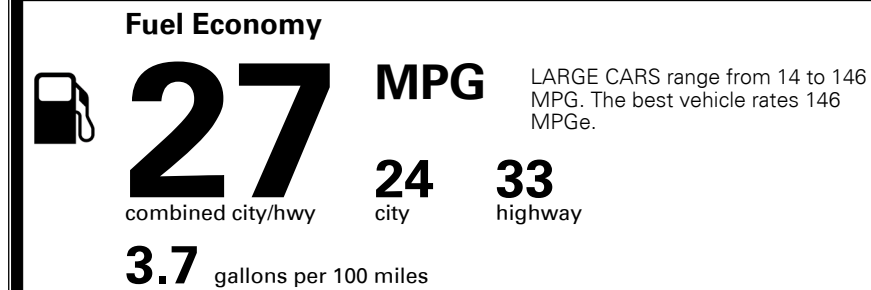

TOTAL MANUFACTURER'S SUGGESTED RETAIL PRICE ▶

\$ 34,235.00

TOTAL ADDITIONAL WEIGHT: 22.1

EPA DOT Fuel Economy and Environment

Gasoline Vehicle

You spend
\$750
 more in fuel costs
 over 5 years
 compared to the
 average new vehicle.