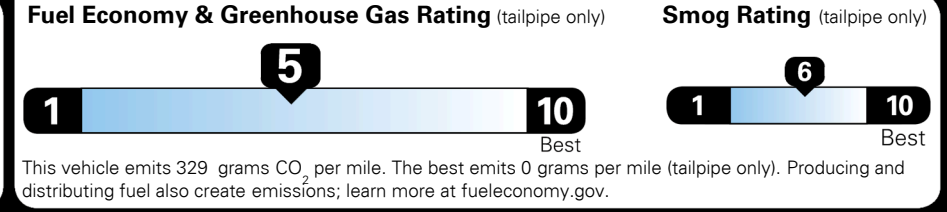

Gasoline Vehicle

You spend $750 more in fuel costs over 5 years compared to the average new vehicle.

Annual fuel cost $1,850

Actual results will vary for many reasons, including driving conditions and how you drive and maintain your vehicle. The average new vehicle gets 29 MPG and costs $8,500 to fuel over 5 years. Cost estimates are based on 15,000 miles per year at $ 3.30 per gallon. MPGe is miles per gasoline gallon equivalent. Vehicle emissions are a significant cause of climate change and smog.

fueleconomy.gov
Calculate personalized estimates and compare vehicles

Smartphone QR Code