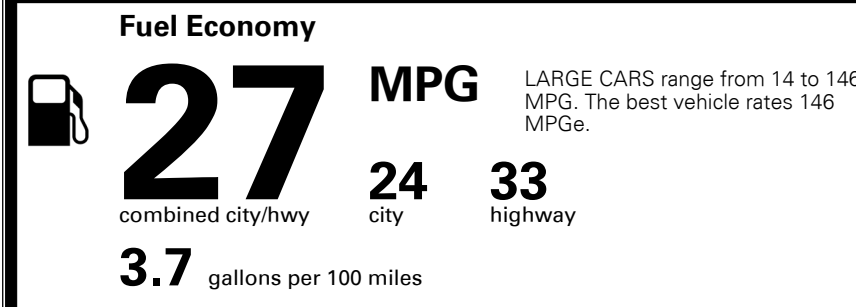

MANUFACTURER'S SUGGESTED RETAIL PRICE ▶

COMPARE GT-LINE AWD FEATURES
Added to/in place of standard GT-Line FWD features
- All-Wheel Drive
- Heated Steering Wheel

ADDITIONAL INSTALLED EQUIPMENT:
(In addition to or in place of standard features)
Steel Matte Gray Paint
Cargo Mat
Carpeted Floor Mats
Auto-Dimming Mirror w/ HomeLink™

$ 29,990.00

Included
Included
Included
$695.00
$110.00
$200.00
$350.00

MSRP INCLUDING OPTIONS

$ 31,345.00

INLAND FREIGHT AND HANDLING

$ 1,195.00

TOTAL MANUFACTURER'S SUGGESTED RETAIL PRICE ▶

$ 32,540.00

TOTAL ADDITIONAL WEIGHT: 22.7

*Additional terms and conditions apply.
**Kia Connect may be currently unavailable for some Model Year 2022 and newer vehicles sold or purchased in Massachusetts; please see owners.kia.com for more information.
NOTE: When you purchase this vehicle, Kia America, Inc. collects personal information you provide to the dealership. For information on our collection and use of personal information and your rights, please see our Privacy Policy on www.kia.com.

EPA DOT Fuel Economy and Environment