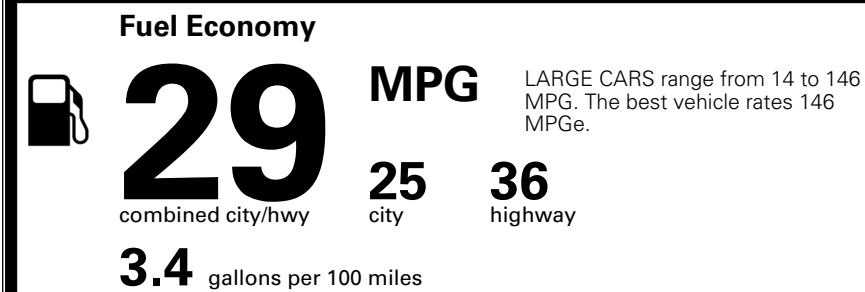

### EPA DOT Fuel Economy and Environment

Gasoline Vehicle

**You save \$0**  
 in fuel costs over 5 years compared to the average new vehicle.

**Annual fuel cost \$1,700**

Actual results will vary for many reasons, including driving conditions and how you drive and maintain your vehicle. The average new vehicle gets 29 MPG and costs \$8,500 to fuel over 5 years. Cost estimates are based on 15,000 miles per year at \$ 3.30 per gallon. MPGe is miles per gasoline gallon equivalent. Vehicle emissions are a significant cause of climate change and smog.