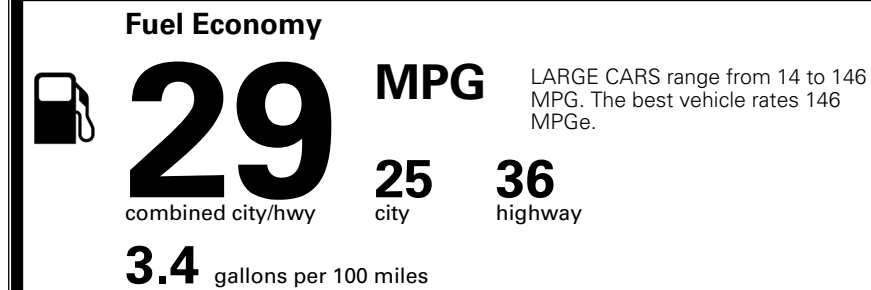

TOTAL ADDITIONAL WEIGHT: 29.8

EPA DOT Fuel Economy and Environment

Gasoline Vehicle

You save \$0
 in fuel costs over 5 years compared to the average new vehicle.

Annual fuel cost \$1,700

Actual results will vary for many reasons, including driving conditions and how you drive and maintain your vehicle. The average new vehicle gets 29 MPG and costs \$8,500 to fuel over 5 years. Cost estimates are based on 15,000 miles per year at \$ 3.30 per gallon. MPGe is miles per gasoline gallon equivalent. Vehicle emissions are a significant cause of climate change and smog.