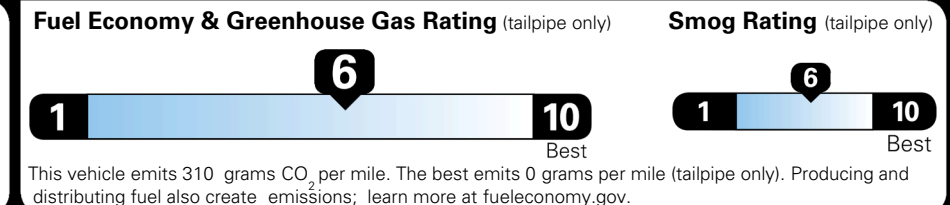

TOTAL ADDITIONAL WEIGHT: 29.8

EPA DOT Fuel Economy and Environment

Gasoline Vehicle

You save \$0
 in fuel costs over 5 years compared to the average new vehicle.

Annual fuel cost \$1,700

Actual results will vary for many reasons, including driving conditions and how you drive and maintain your vehicle. The average new vehicle gets 29 MPG and costs \$8,500 to fuel over 5 years. Cost estimates are based on 15,000 miles per year at \$ 3.30 per gallon. MPGe is miles per gasoline gallon equivalent. Vehicle emissions are a significant cause of climate change and smog.