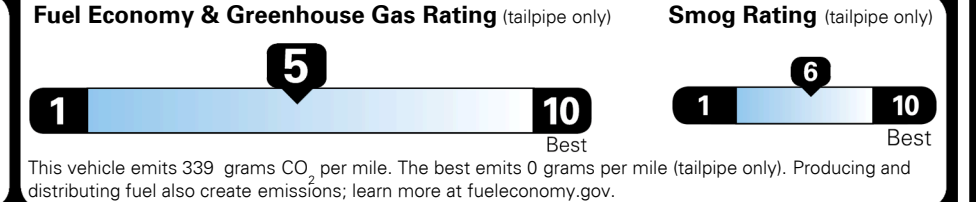

TOTAL ADDITIONAL WEIGHT: 11.9

EPA DOT Fuel Economy and Environment

Gasoline Vehicle

You spend \$1,000 more in fuel costs over 5 years compared to the average new vehicle.

Annual fuel cost \$1,900

Actual results will vary for many reasons, including driving conditions and how you drive and maintain your vehicle. The average new vehicle gets 29 MPG and costs \$8,500 to fuel over 5 years. Cost estimates are based on 15,000 miles per year at \$ 3.30 per gallon. MPGe is miles per gasoline gallon equivalent. Vehicle emissions are a significant cause of climate change and smog.