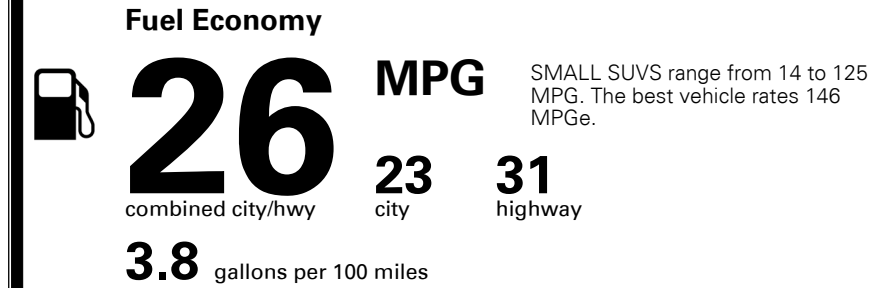

$ 35,090.00

COMPARE S FWD FEATURES

Added to/in place of standard LX FWD features

- 18" Alloy Wheels
- Roof Rails
- Parking Distance Warning-Forward/Reverse
- SynTex Seating Material
- Power Adj. Driver's Seat w/ Power Lumbar
- Wireless Phone Charger
- Heated Front Seats
- Dual-Zone Automatic Climate Control

ADDITIONAL INSTALLED EQUIPMENT: (In addition to or in place of standard features)

Glacial White Pearl Paint
Panoramic Sunroof Package
- Panoramic Sunroof w/ Power Sunshade
- LED Interior Lighting
Carpeted Floor Mats
Carpet Cargo Mat w/Seatback Protection
First Aid Kit, Small

Included
Included
Included
Included
Included
Included
Included
Included

$495.00
$1,300.00
$235.00
$130.00
$45.00

MSRP INCLUDING OPTIONS

$ 37,295.00

INLAND FREIGHT AND HANDLING

$ 1,445.00

TOTAL MANUFACTURER'S SUGGESTED RETAIL PRICE ▶

$ 38,740.00

*Additional terms and conditions apply.

**Kia Connect may be currently unavailable for some Model Year 2022 and newer vehicles sold or purchased in Massachusetts; please see owners.kia.com for more information.

NOTE: When you purchase this vehicle, Kia America, Inc. collects personal information you provide to the dealership. For information on our collection and use of personal information and your rights, please see our Privacy Policy on www.kia.com.

TOTAL ADDITIONAL WEIGHT: 11.9

EPA DOT Fuel Economy and Environment

Gasoline Vehicle

You spend $1,000 more in fuel costs over 5 years compared to the average new vehicle.

Annual fuel cost $1,900