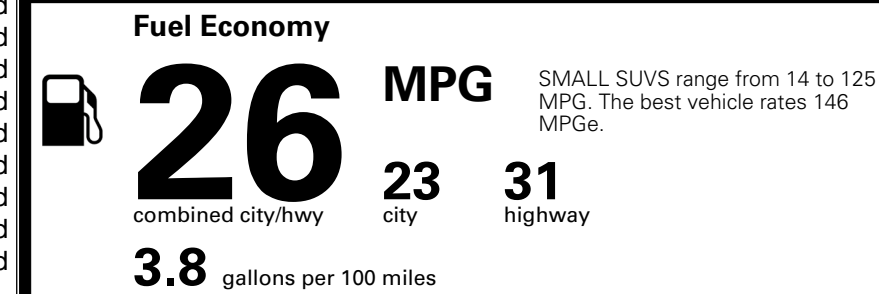

TOTAL ADDITIONAL WEIGHT: 11.1

EPA DOT Fuel Economy and Environment

Gasoline Vehicle

You spend
\$1,000
 more in fuel costs
 over 5 years
 compared to the
 average new vehicle.

Annual fuel cost
\$1,900

Actual results will vary for many reasons, including driving conditions and how you drive and maintain your vehicle. The average new vehicle gets 29 MPG and costs \$8,500 to fuel over 5 years. Cost estimates are based on 15,000 miles per year at \$ 3.30 per gallon. MPGe is miles per gasoline gallon equivalent. Vehicle emissions are a significant cause of climate change and smog.