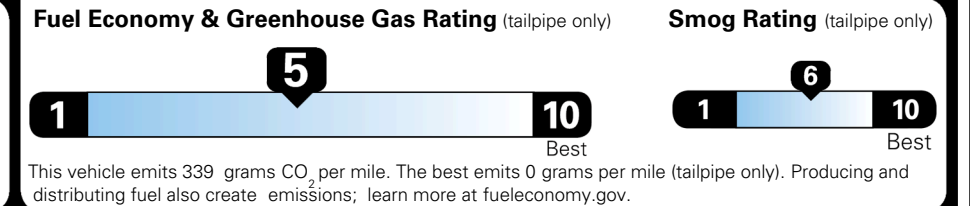

TOTAL ADDITIONAL WEIGHT: 11.1

EPA DOT Fuel Economy and Environment

Gasoline Vehicle

You spend
\$1,000
 more in fuel costs
 over 5 years
 compared to the
 average new vehicle.

Annual fuel cost
\$1,900

Actual results will vary for many reasons, including driving conditions and how you drive and maintain your vehicle. The average new vehicle gets 29 MPG and costs \$8,500 to fuel over 5 years. Cost estimates are based on 15,000 miles per year at \$ 3.30 per gallon. MPGe is miles per gasoline gallon equivalent. Vehicle emissions are a significant cause of climate change and smog.