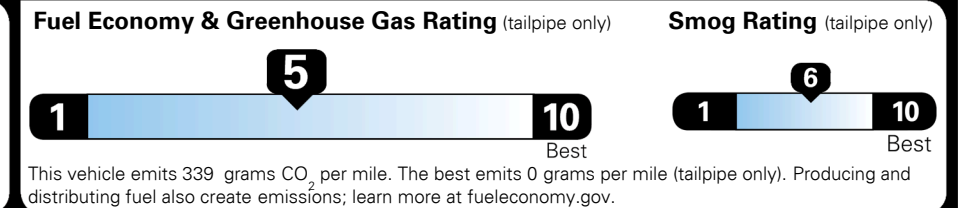

Actual results will vary for many reasons, including driving conditions and how you drive and maintain your vehicle. The average new vehicle gets 29 MPG and costs $8,500 to fuel over 5 years. Cost estimates are based on 15,000 miles per year at $ 3.30 per gallon. MPGe is miles per gasoline gallon equivalent. Vehicle emissions are a significant cause of climate change and smog.

fueleconomy.gov

Calculate personalized estimates and compare vehicles

GOVERNMENT 5-STAR SAFETY RATINGS

Overall Vehicle Score ★★★★★

Based on the combined rating of frontal, side and rollover. Should ONLY be compared to other vehicles of similar size and weight.

Frontal Crash Driver ★★★★★
Passenger ★★★★★

Based on the risk of injury in a frontal impact. Should ONLY be compared to other vehicles of similar size and weight.

Side Crash Front seat ★★★★★
Rear seat ★★★★★

Star ratings based on the risk of injury in a side impact.

Rollover ★★★★★

Star ratings based on the risk of rollover in a single-vehicle crash.

Star ratings range from 1 to 5 stars (★★★★★) with 5 being the highest.

Source: National Highway Traffic Safety Administration (NHTSA).

www.safercar.gov or 1-888-327-4236

Manufacturer's suggested retail price includes Manufacturer's recommended pre-delivery service. License and title fees, state and local taxes and other dealer installed options and accessories are not included in the manufacturer's suggested retail price.

PARTS CONTENT INFORMATION

FOR VEHICLES IN THIS CAR LINE U.S./CANADIAN PARTS CONTENT: 55 %

MAJOR SOURCES OF FOREIGN PARTS: KOREA: 30%

NOTE: PARTS CONTENT DOES NOT INCLUDE FINAL ASSEMBLY, DISTRIBUTION, OR OTHER NON-PARTS COSTS.

FOR THIS VEHICLE FINAL ASSEMBLY POINT: WEST POINT, GA, USA

COUNTRY OF ORIGIN

ENGINE (MOTOR): USA

TRANSMISSION: USA

*Additional terms and conditions apply.

**Kia Connect may be currently unavailable for some Model Year 2022 and newer vehicles sold or purchased in Massachusetts; please see owners.kia.com for more information.

NOTE: When you purchase this vehicle, Kia America, Inc. collects personal information you provide to the dealership. For information on our collection and use of personal information and your rights, please see our Privacy Policy on www.kia.com.