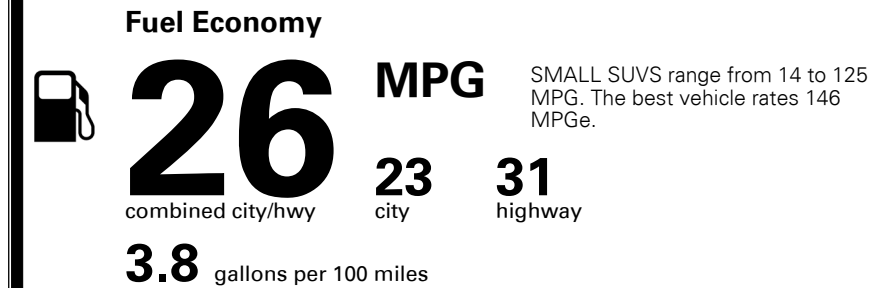

MSRP INCLUDING OPTIONS \$ 37,625.00

INLAND FREIGHT AND HANDLING \$ 1,445.00

TOTAL MANUFACTURER'S SUGGESTED RETAIL PRICE ▶ \$ 39,070.00

TOTAL ADDITIONAL WEIGHT: 12.5

EPA DOT Fuel Economy and Environment

Gasoline Vehicle