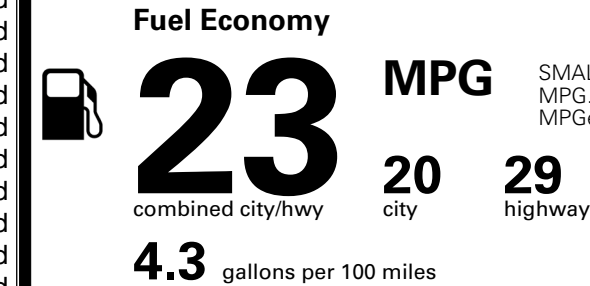

\$ 1,495.00

TOTAL MANUFACTURER'S SUGGESTED RETAIL PRICE ▶

\$ 40,965.00

TOTAL ADDITIONAL WEIGHT: 16.6

*Additional terms and conditions apply.

**Kia Connect may be currently unavailable for some Model Year 2022 and newer vehicles sold or purchased in Massachusetts; please see owners.kia.com for more information.

EPA DOT Fuel Economy and Environment

Gasoline Vehicle

SMALL SUVs range from 14 to 138 MPG. The best vehicle rates 146 MPGe.

You spend
\$2,250
 more in fuel costs
 over 5 years
 compared to the
 average new vehicle.