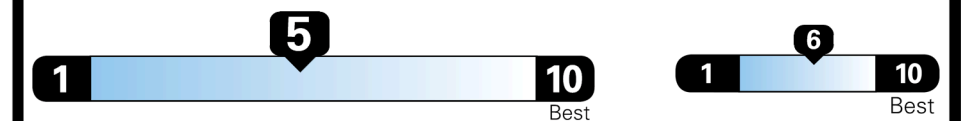

Fuel Economy & Greenhouse Gas Rating (tailpipe only) Smog Rating (tailpipe only)

This vehicle emits 382 grams CO₂ per mile. The best emits 0 grams per mile (tailpipe only). Producing and distributing fuel also create emissions; learn more at fueleconomy.gov.

Actual results will vary for many reasons, including driving conditions and how you drive and maintain your vehicle. The average new vehicle gets 29 MPG and costs $8,500 to fuel over 5 years. Cost estimates are based on 15,000 miles per year at $ 3.30 per gallon. MPGe is miles per gasoline gallon equivalent. Vehicle emissions are a significant cause of climate change and smog.

fueleconomy.gov

Calculate personalized estimates and compare vehicles

GOVERNMENT 5-STAR SAFETY RATINGS

Overall Vehicle Score ★ ★ ★ ★ ★

Based on the combined rating of frontal, side and rollover. Should ONLY be compared to other vehicles of similar size and weight.

Frontal Driver ★ ★ ★ ★

Crash Passenger ★ ★ ★ ★

Based on the risk of injury in a frontal impact. Should ONLY be compared to other vehicles of similar size and weight.

Side Front seat ★ ★ ★ ★ ★

Crash Rear seat ★ ★ ★ ★ ★

Star ratings based on the risk of injury in a side impact.

Rollover ★ ★ ★ ★

Star ratings based on the risk of rollover in a single-vehicle crash.

Star ratings range from 1 to 5 stars (★★★★★) with 5 being the highest.

Source: National Highway Traffic Safety Administration (NHTSA).

www.safercar.gov or 1-888-327-4236

Manufacturer's suggested retail price includes Manufacturer's recommended pre-delivery service. License and title fees, state and local taxes and other dealer installed options and accessories are not included in the manufacturer's suggested retail price.

PARTS CONTENT INFORMATION

FOR VEHICLES IN THIS CAR LINE U.S./CANADIAN PARTS CONTENT: 55 %

MAJOR SOURCES OF FOREIGN PARTS: KOREA: 30%

NOTE: PARTS CONTENT DOES NOT INCLUDE FINAL ASSEMBLY, DISTRIBUTION, OR OTHER NON-PARTS COSTS.

FOR THIS VEHICLE FINAL ASSEMBLY POINT: WEST POINT, GA, USA

COUNTRY OF ORIGIN

ENGINE (MOTOR): USA

TRANSMISSION: KOREA