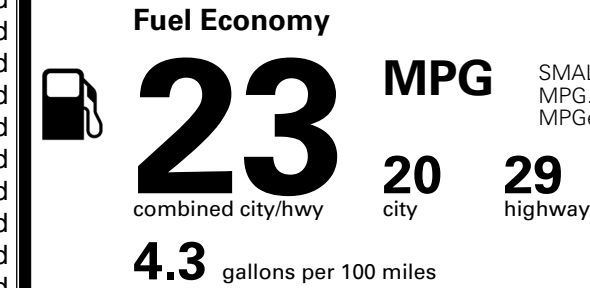

\$ 1,495.00

TOTAL MANUFACTURER'S SUGGESTED RETAIL PRICE ▶

\$ 42,470.00

TOTAL ADDITIONAL WEIGHT: 16.6

EPA DOT Fuel Economy and Environment

Gasoline Vehicle

SMALL SUVs range from 14 to 125 MPG. The best vehicle rates 146 MPGe.

You spend
\$2,250
 more in fuel costs
 over 5 years
 compared to the
 average new vehicle.

Annual fuel cost
\$2,150

Fuel Economy & Greenhouse Gas Rating (tailpipe only) Smog Rating (tailpipe only)

This vehicle emits 382 grams CO₂ per mile. The best emits 0 grams per mile (tailpipe only). Producing and distributing fuel also create emissions; learn more at fueleconomy.gov.