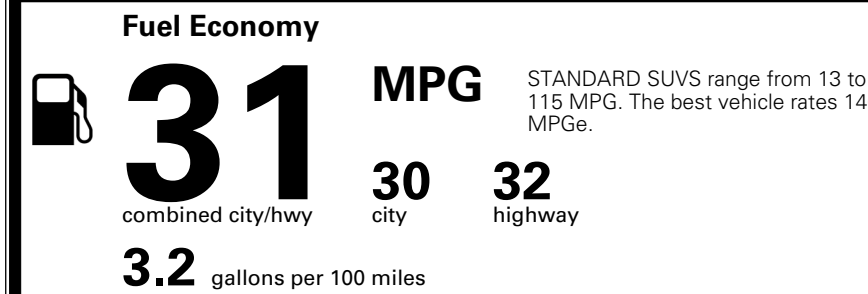

\$495.00
 \$625.00
 \$45.00
 \$75.00

\$ 55,730.00

\$ 1,545.00

\$ 57,275.00

EPA DOT Fuel Economy and Environment

Gasoline Vehicle

You save \$500
 in fuel costs over 5 years compared to the average new vehicle.