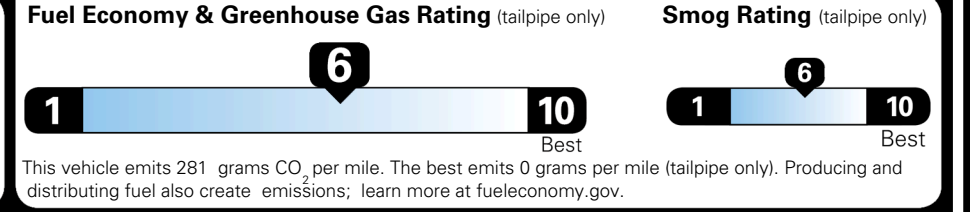

Actual results will vary for many reasons, including driving conditions and how you drive and maintain your vehicle. The average new vehicle gets 29 MPG and costs $8,000 to fuel over 5 years. Cost estimates are based on 15,000 miles per year at $ 3.10 per gallon. MPGe is miles per gasoline gallon equivalent. Vehicle emissions are a significant cause of climate change and smog.

fueleconomy.gov

Calculate personalized estimates and compare vehicles

GOVERNMENT 5-STAR SAFETY RATINGS

Overall Vehicle Score	Not Rated	
Based on the combined rating of frontal, side and rollover. Should ONLY be compared to other vehicles of similar size and weight.		
Frontal	Driver	Not Rated
Crash	Passenger	Not Rated
Based on the risk of injury in a frontal impact. Should ONLY be compared to other vehicles of similar size and weight.		
Side	Front seat	Not Rated
Crash	Rear seat	Not Rated
Star ratings based on the risk of injury in a side impact.		
Rollover	Not Rated	
Star ratings based on the risk of rollover in a single-vehicle crash.		

Star ratings range from 1 to 5 stars (★★★★★) with 5 being the highest.
Source: National Highway Traffic Safety Administration (NHTSA).
www.safercar.gov or 1-888-327-4236

Manufacturer's suggested retail price includes Manufacturer's recommended pre-delivery service. License and title fees, state and local taxes and other dealer installed options and accessories are not included in the manufacturer's suggested retail price.

PARTS CONTENT INFORMATION

FOR VEHICLES IN THIS CAR LINE U.S./CANADIAN PARTS CONTENT: 45 %

MAJOR SOURCES OF FOREIGN PARTS: KOREA: 40%

NOTE: PARTS CONTENT DOES NOT INCLUDE FINAL ASSEMBLY, DISTRIBUTION, OR OTHER NON-PARTS COSTS.

FOR THIS VEHICLE FINAL ASSEMBLY POINT: WEST POINT, GA, USA

COUNTRY OF ORIGIN ENGINE (MOTOR): KOREA
TRANSMISSION: MEXICO