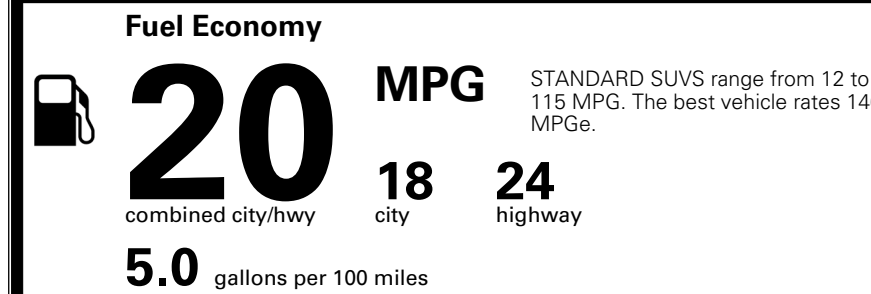

\$495.00
 \$250.00
 \$155.00
 \$390.00
 \$75.00

\$ 48,655.00

\$ 1,545.00

\$ 50,200.00

EPA DOT Fuel Economy and Environment

Gasoline Vehicle

You spend **\$4,000** more in fuel costs over 5 years compared to the average new vehicle.