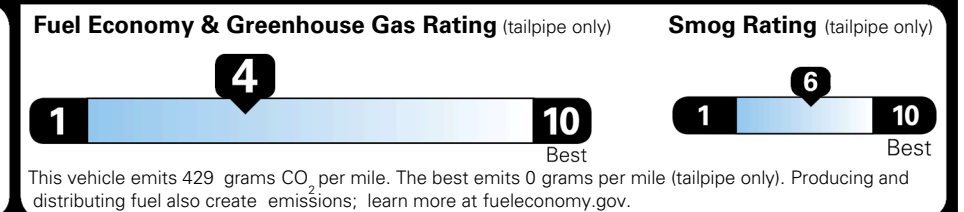

Actual results will vary for many reasons, including driving conditions and how you drive and maintain your vehicle. The average new vehicle gets 29 MPG and costs $8,500 to fuel over 5 years. Cost estimates are based on 15,000 miles per year at $ 3.30 per gallon. MPGe is miles per gasoline gallon equivalent. Vehicle emissions are a significant cause of climate change and smog.

fueleconomy.gov

Calculate personalized estimates and compare vehicles

GOVERNMENT 5-STAR SAFETY RATINGS

Overall Vehicle Score	Not Rated	
Based on the combined rating of frontal, side and rollover. Should ONLY be compared to other vehicles of similar size and weight.		
Frontal Crash	Driver	Not Rated
	Passenger	Not Rated
Based on the risk of injury in a frontal impact. Should ONLY be compared to other vehicles of similar size and weight.		
Side Crash	Front seat	Not Rated
	Rear seat	Not Rated
Star ratings based on the risk of injury in a side impact.		
Rollover	Not Rated	
Star ratings based on the risk of rollover in a single-vehicle crash.		

Star ratings range from 1 to 5 stars (★★★★★) with 5 being the highest.
Source: National Highway Traffic Safety Administration (NHTSA).
www.safercar.gov or 1-888-327-4236

Manufacturer's suggested retail price includes Manufacturer's recommended pre-delivery service. License and title fees, state and local taxes and other dealer installed options and accessories are not included in the manufacturer's suggested retail price.

PARTS CONTENT INFORMATION

FOR VEHICLES IN THIS CAR LINE U.S./CANADIAN PARTS CONTENT: 50 %

MAJOR SOURCES OF FOREIGN PARTS: KOREA: 35%

NOTE: PARTS CONTENT DOES NOT INCLUDE FINAL ASSEMBLY, DISTRIBUTION, OR OTHER NON-PARTS COSTS.

FOR THIS VEHICLE FINAL ASSEMBLY POINT: WEST POINT, GA, USA

COUNTRY OF ORIGIN ENGINE (MOTOR): KOREA
TRANSMISSION: USA