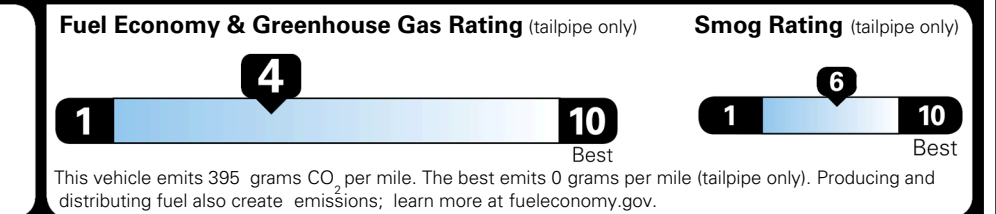

You spend $2,750 more in fuel costs over 5 years
compared to the average new vehicle.

Annual fuel cost $2,250