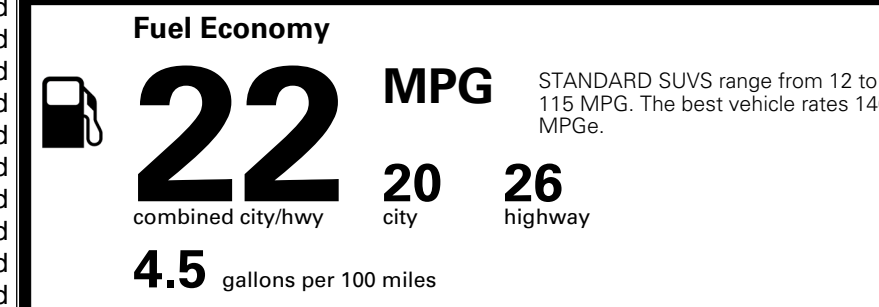

\$625.00
 \$250.00
 \$155.00
 \$390.00

MSRP INCLUDING OPTIONS

\$ 45,210.00

INLAND FREIGHT AND HANDLING

\$ 1,545.00

TOTAL MANUFACTURER'S SUGGESTED RETAIL PRICE ▶

\$ 46,755.00

TOTAL ADDITIONAL WEIGHT: 8.4

EPA DOT Fuel Economy and Environment

Gasoline Vehicle

You spend \$2,750 more in fuel costs over 5 years
 compared to the average new vehicle.

Annual fuel cost \$2,250

Actual results will vary for many reasons, including driving conditions and how you drive and maintain your vehicle. The average new vehicle gets 29 MPG and costs \$8,500 to fuel over 5 years. Cost estimates are based on 15,000 miles per year at \$ 3.30 per gallon. MPGe is miles per gasoline gallon equivalent. Vehicle emissions are a significant cause of climate change and smog.