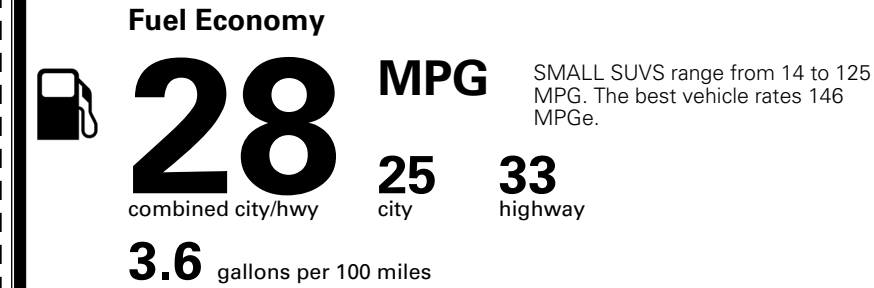

MSRP INCLUDING OPTIONS \$ 32,580.00

INLAND FREIGHT AND HANDLING \$ 1,495.00

TOTAL MANUFACTURER'S SUGGESTED RETAIL PRICE ▶ \$ 34,075.00

TOTAL ADDITIONAL WEIGHT: 15.7

EPA DOT Fuel Economy and Environment

Gasoline Vehicle