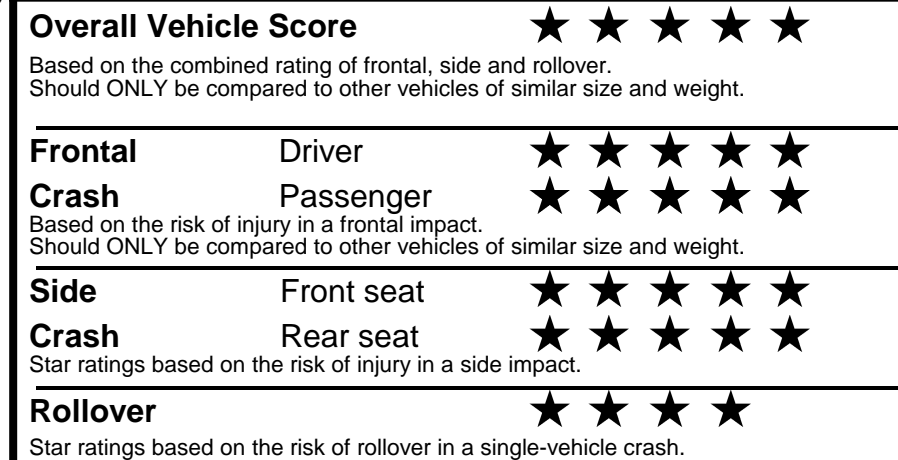

fueleconomy.gov

Calculate personalized estimates and compare vehicles

GOVERNMENT 5-STAR SAFETY RATINGS

Star ratings range from 1 to 5 stars (★★★★★) with 5 being the highest.
 Source: National Highway Traffic Safety Administration (NHTSA).
www.safercar.gov or 1-888-327-4236