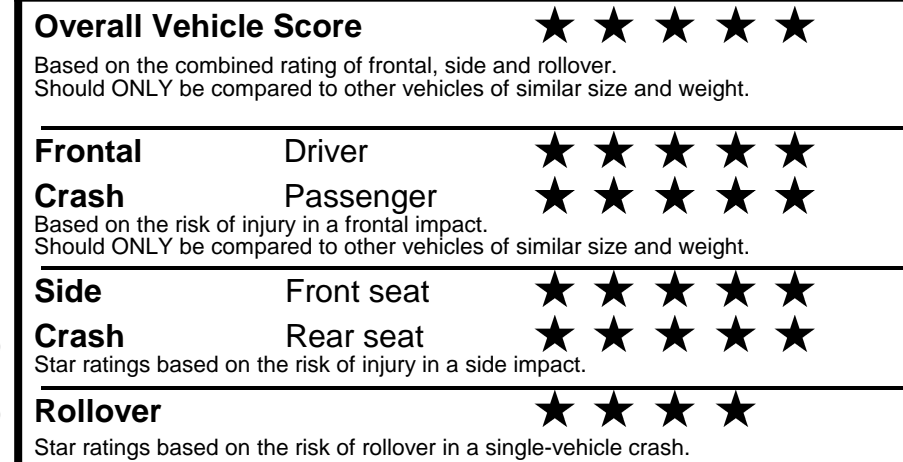

### GOVERNMENT 5-STAR SAFETY RATINGS

Star ratings range from 1 to 5 stars (★★★★★) with 5 being the highest. Source: National Highway Traffic Safety Administration (NHTSA). www.safercar.gov or 1-888-327-4236