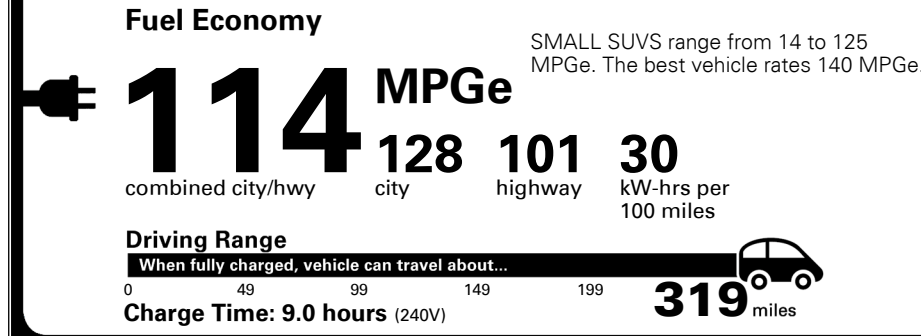

\$495.00
 \$295.00
 \$205.00
 \$160.00
 \$135.00

MSRP INCLUDING OPTIONS

\$ 55,490.00

INLAND FREIGHT AND HANDLING

\$ 1,475.00

TOTAL MANUFACTURER'S SUGGESTED RETAIL PRICE ▶

\$ 56,965.00

TOTAL ADDITIONAL WEIGHT: 15.8

EPA DOT Fuel Economy and Environment

Electric Vehicle

You save \$6,000
 in fuel costs over 5 years compared to the average new vehicle.

Annual fuel cost \$700

Actual results will vary for many reasons, including driving conditions and how you drive and maintain your vehicle. The average new vehicle gets 28 MPG and costs \$9,500 to fuel over 5 years. Cost estimates are based on 15,000 miles per year at \$0.16 per kW-hr. MPGe is miles per gasoline gallon equivalent. Vehicle emissions are a significant cause of global warming and smog.