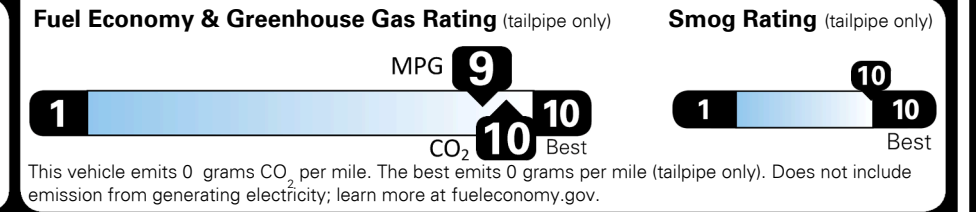

\$495.00
 \$295.00
 \$205.00
 \$160.00
 \$135.00

MSRP INCLUDING OPTIONS

\$ 55,490.00

INLAND FREIGHT AND HANDLING

\$ 1,475.00

TOTAL MANUFACTURER'S SUGGESTED RETAIL PRICE ▶

\$ 56,965.00

TOTAL ADDITIONAL WEIGHT: 15.8

EPA DOT Fuel Economy and Environment

Electric Vehicle

You save \$6,000
 in fuel costs over 5 years compared to the average new vehicle.

Annual fuel cost \$700

Actual results will vary for many reasons, including driving conditions and how you drive and maintain your vehicle. The average new vehicle gets 28 MPG and costs \$9,500 to fuel over 5 years. Cost estimates are based on 15,000 miles per year at \$0.16 per kW-hr. MPGe is miles per gasoline gallon equivalent. Vehicle emissions are a significant cause of global warming and smog.